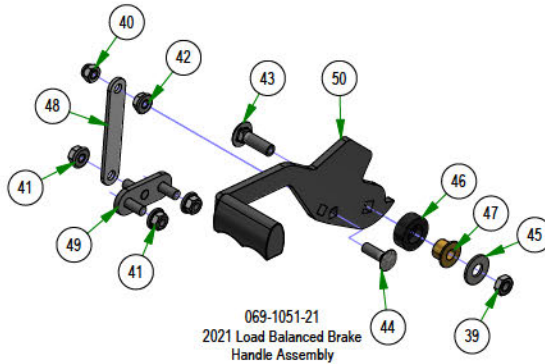

PARTS SECTION: FRAME SUBASSEMBLIES

PARTS SECTION: FRAME SUBASSEMBLIES