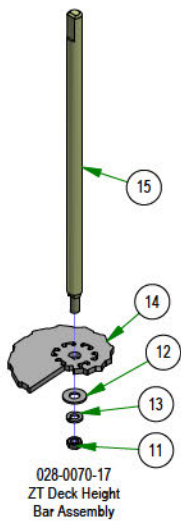

PARTS SECTION: DRIVE ARMS

PARTS SECTION: DRIVE ARMS

Parts List				Parts List			
ITEM	QTY	PART NUMBER	DESCRIPTION	ITEM	QTY	PART NUMBER	DESCRIPTION
1	2	013-5041-00	3/8-16 NYLON INSERT LOCKNUT ZINC	13	2	025-0036-00	Drive Arm Transaxle Spacer
2	2	013-6014-00	3/8-16 HEX NUT ZINC	14	1	028-0049-00	2021 Maverick Steering Actuator Rod
3	4	013-6051-00	3/8-24 HEX NUT ZINC YELLOW	15	1	031-0053-21	2021 Maverick Drive Arm Actuator RH Assembly
4	4	013-8050-00	1/2-13 NYLON INSERT FLANGE LOCKNUT ZINC	16	1	031-0054-21	2021 Maverick Drive Arm Actuator LH Assembly
5	4	013-9002-00	5/16-18 HEX SERRATED FLANGE NUT HARD/ZINC	17	1	031-9045-00	Small Mower Square Drive Arm RH Assembly
6	4	018-2050-00	10mm Damper Ball Stud-Steering	18	1	031-9046-00	Small Mower Square Drive Arm LH Assembly
7	2	018-5040-00	3/8-16 X 1-1/4 HEX CAP SCREW (GR.5) ZINC	19	2	034-8025-00	Drive Lever Spring
8	2	018-5043-00	3/8-16 X 1-1/4 CARRIAGE BOLT ZINC	20	1	035-5450-00	Push Rod-Right
9	2	019-5029-00	3/8 FLAT WASHER USS (1" OD) ZINC	21	1	035-5451-00	Push Rod-Left
10	2	019-5037-00	3/8 SPLIT LOCKWASHER ZINC	22	1	070-2504-00	2025 Maverick Frame V2
11	4	019-8027-00	.525 ID SHOULDER WASHER NYLON	23	2	077-8075-00	Rail Mount Safety Switch
12	2	019-8054-00	.505 ID X 1.000 OD X .125 THICK FLAT WASHER NYLON	24	2	087-0001-00	Steering Damper

PARTS SECTION: FRAME SUBASSEMBLIES

079-3472-25
2025 ZT/Mav/HD
Floorboard Assembly

017-9076-00
Pillow Block Kit

026-0205-22
2022 Maverick Rear
Cover Assembly

028-0070-17
ZT Deck Height
Bar Assembly

088-0510-21
2019 Rubber Isolated
Seat Assembly

039-5944-25
Pump Idler Bracket
Assembly-HD/Mav

250-2851-21
2021 Maverick RH Long Front
Suspension Arm Assy (54" & 60")
&
250-2751-21
2021 Maverick RH Short Front
Suspension Arm Assy (48")

250-2801-21
2021 Maverick LH Front
Suspension Arm Assy (48", 54" & 60")