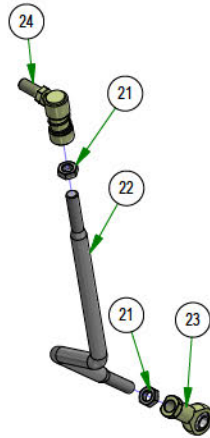

PARTS SECTION: FRONT FORK

Parts List				Parts List			
ITEM	QTY	PART NUMBER	DESCRIPTION	ITEM	QTY	PART NUMBER	DESCRIPTION
1	1	013-8050-00	1/2-13 NYLON INSERT FLANGE LOCKNUT ZINC	6	1	022-2017-00	13x6.5-6 Black Tire and Wheel Assembly
2	1	013-9004-00	1"-14 NYLON INSERT JAM LOCKNUT ZINC	7	1	023-1010-00	2019 Stand-on Front Fork Weldment
3	1	014-2025-00	2017 Bearing Cover	8	1	025-5202-00	Front Wheel Spanner
4	1	018-0005-00	1"-14 X 5 HEX CAP SCREW (GR.8) ZINC YELLOW	9	1	058-1000-00	1.02 ID X 1.38 OD X .250 THK SPACER ZINC
5	1	018-0040-00	1/2-13 X 8-1/2 HEX CAP SCREW (GR.5) ZINC	10	1	250-2801-21	2021 Maverick LH Front Suspension Arm Assy (48", 54" & 60")

PARTS SECTION: TRANSAXLE SUBASSEMBLIES

Parts List				Parts List			
ITEM	QTY	PART NUMBER	DESCRIPTION	ITEM	QTY	PART NUMBER	DESCRIPTION
1	2	022-5347-00	13 x 6.50 - 6 Tire	11	5	050-2012-00	Transaxle Wheel Studs/ Drum Brake Studs
2	4	022-7009-00	Ball Bearing w/Retainer, 99502H-NR, .625 Bore x 1.375 OD x .4375 Width	12	1	050-8010-00	2021 ZT/Maverick Transaxle Seat Kit (ZT-2800)
3	2	022-7007-00	Front Tire Rim	13	1	063-1050-00	ZT Hydraulic Filter
4	2	022-3011-00	12x7" Black Wheel-48" EZT Only	14	1	034-9080-00	Transaxle Spring
5	2	022-4035-00	23x9-12 Reaper Turf Tire Only	15	1	050-2070-00	2021 ZT/Maverick Transaxle Fan/Pulley Kit
6	2	022-4070-00	12x8.5 Black Wheel	16	1	050-2077-00	5 Bolt Hub Kit
7	2	022-4195-00	Tire, 23/11x12 Reaper Turf	17	5	050-2012-00	Transaxle Wheel Studs/ Drum Brake Studs
8	1	034-9080-00	Transaxle Spring	18	1	050-8010-00	2021 ZT/Maverick Transaxle Seat Kit (ZT-2800)
9	1	050-2070-00	2021 ZT/Maverick Transaxle Fan/Pulley Kit	19	1	063-1050-00	ZT Hydraulic Filter
10	1	050-2077-00	5 Bolt Hub Kit				

PARTS SECTION: DRIVE ARM SUBASSEMBLIES

031-9045-00
Small Mower Square Drive
Arm RH Assembly

035-5450-00
Push Rod-Right

031-9046-00
Small Mower Square Drive
Arm LH Assembly

035-5451-00
Push Rod-Left

031-0053-21
2021 Maverick Drive Arm
Actuator RH Assembly