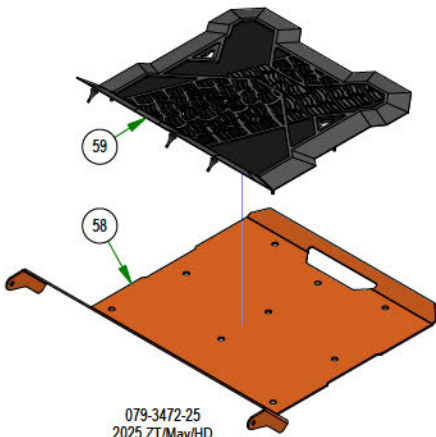

PARTS SECTION: FRAME SUBASSEMBLIES

079-3472-25
2025 ZT/Mav/HD
Floorboard Assembly