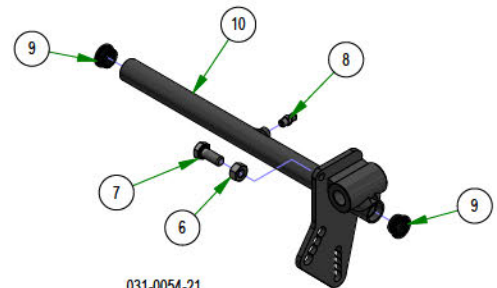

PARTS SECTION: DRIVE ARM SUBASSEMBLIES

031-9045-00
Small Mower Square Drive
Arm RH Assembly

035-5450-00
Push Rod-Right

031-9046-00
Small Mower Square Drive
Arm LH Assembly

035-5451-00
Push Rod-Left

031-0053-21
2021 Maverick Drive Arm
Actuator RH Assembly

031-0054-21
2021 Maverick Drive Arm
Actuator LH Assembly

PARTS SECTION: DRIVE ARM SUBASSEMBLIES

Parts List				Parts List			
ITEM	QTY	PART NUMBER	DESCRIPTION	ITEM	QTY	PART NUMBER	DESCRIPTION
1	1	013-8043-00	5/16-18 HEX NUT ZINC	15	1	031-9044-00	Grip for 031-9045-00 / 031-9046-00
2	1	018-8063-00	5/16-18 X 3/4 HEX CAP SCREW (GR.5) ZINC	16	1	014-9006-00	9565K16_Polyethylene Square Plug
3	1	024-6034-00	1/4 DRIVE-TYPE STRAIGHT GREASE FITTING ZINC YELLOW)	17	2	018-0089-00	92323A554_Grade 5 Steel Serrated-Flange Hex Head Screw
4	2	031-0032-00	2019 Drive Arm Bushing	18	1	031-0076-00	Small Mower Square Drive Arm Lower LH Weldment
5	1	031-0053-00	2021 Drive Actuator RH Weldment	19	1	031-9032-00	Small Mower Square Drive Arm LH Weldment
6	1	013-8043-00	5/16-18 HEX NUT ZINC	20	1	031-9044-00	Grip for 031-9045-00 / 031-9046-00
7	1	018-8063-00	5/16-18 X 3/4 HEX CAP SCREW (GR.5) ZINC	21	2	013-6051-00	3/8-24 HEX NUT ZINC YELLOW
8	1	024-6034-00	1/4 DRIVE-TYPE STRAIGHT GREASE FITTING ZINC YELLOW)	22	1	035-5450-01	Push Rod - Right (Rod Only)
9	2	031-0032-00	2019 Drive Arm Bushing	23	1	048-3000-00	Spherical Rod End - Outlaw
10	1	031-0054-00	2021 Drive Actuator LH Weldment	24	1	099-2009-00	3/8-24 Quick Release Ball Joint
11	1	014-9006-00	9565K16_Polyethylene Square Plug	25	2	013-6051-00	3/8-24 HEX NUT ZINC YELLOW
12	2	018-0089-00	92323A554_Grade 5 Steel Serrated-Flange Hex Head Screw	26	1	035-5451-01	Push Rod LH (Rod Only)
13	1	031-0077-00	Small Mower Square Drive Arm Lower RH Weldment	27	1	048-3000-00	Spherical Rod End - Outlaw
14	1	031-9033-00	Small Mower Square Drive Arm RH Weldment	28	1	099-2009-00	3/8-24 Quick Release Ball Joint