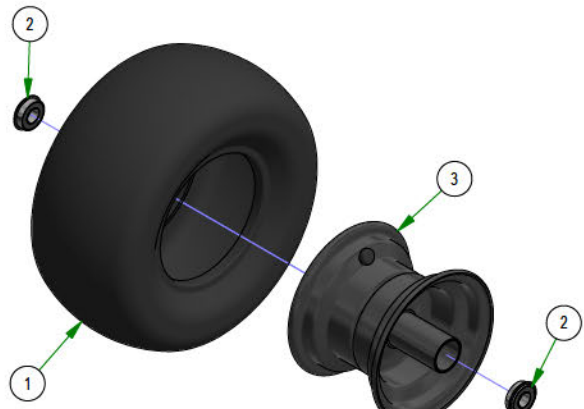

022-2017-00
13x6.5-6 Black Tire and Wheel Assembly