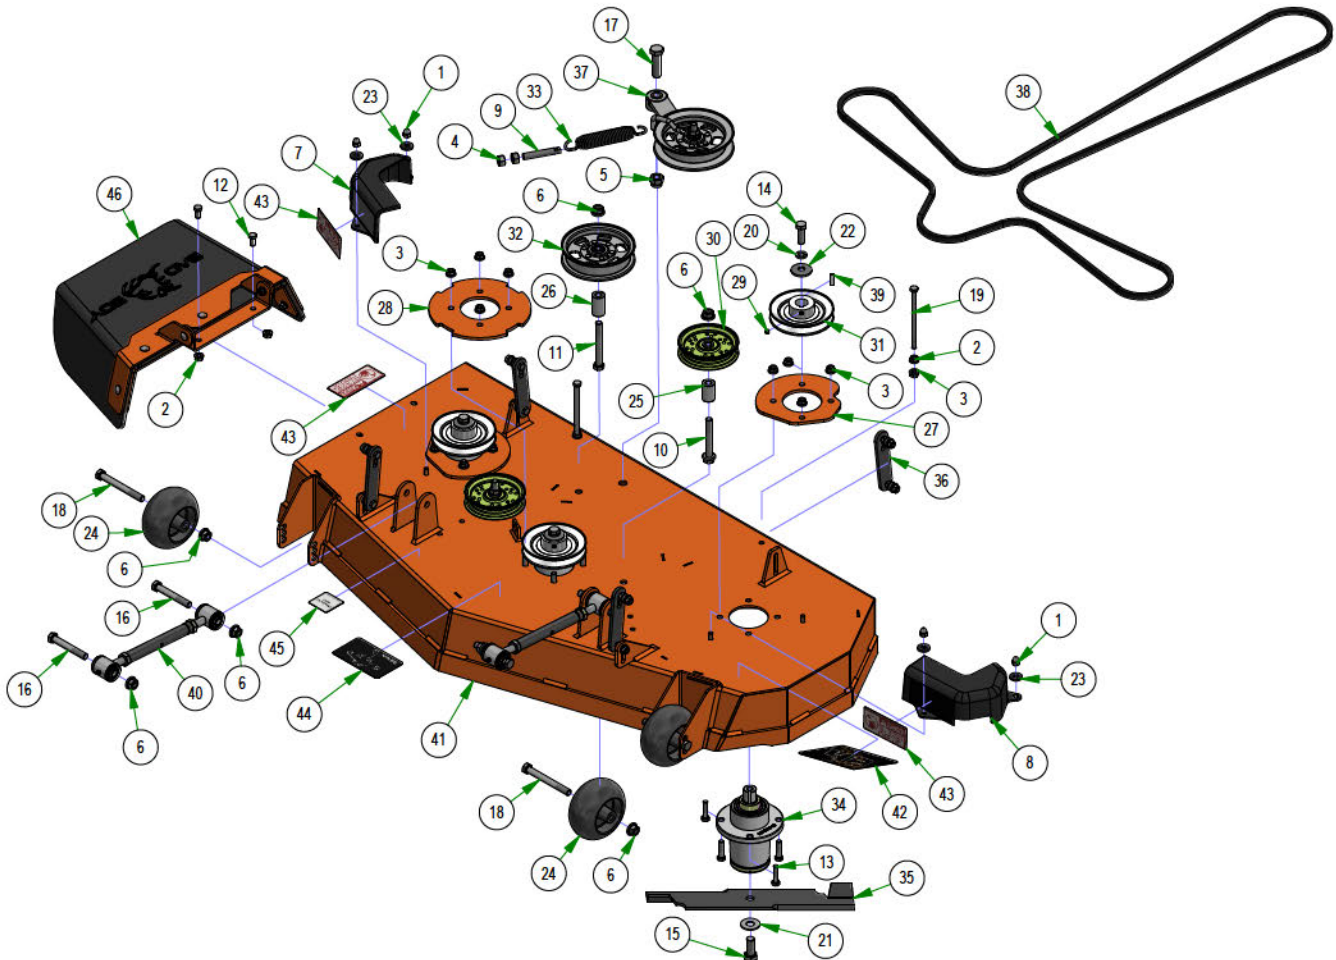

Parts List				Parts List			
ITEM	QTY	PART NUMBER	DESCRIPTION	ITEM	QTY	PART NUMBER	DESCRIPTION
1	4	013-0004-00	5/16-18 ACORN NUT HIGH-CROWN ZC	24	4	022-1001-00	2019 Deck Wheel
2	4	013-5201-00	3/8-16 HEX SERRATED FLANGE NUT HARD/ZINC	25	2	025-5338-00	.502 ID X .750 OD X 1.500 Long Spacer
3	14	013-5202-00	3/8-16 NYLON INSERT FLANGE LOCKNUT (GR.F) ZINC	26	1	025-5339-00	1 3/4" Pulley Spacer
4	2	013-7018-00	1/2-13 HEX NUT ZINC	27	2	026-0024-00	42&48 Deck Spindle Support Plate
5	1	013-7021-00	5/8-11 NYLON INSERT LOCKNUT ZINC	28	1	026-0025-00	Deck Spindle Support Plate
6	11	013-8050-00	1/2-13 NYLON INSERT FLANGE LOCKNUT ZINC	29	3	030-0050-00	5/16-24 X 1/4 SOCKET SET SCREW (CUP PT) PLAIN
7	1	014-4025-00	Pulley Cover Chute Side	30	2	033-6001-00	4 3/4 Idler Pulley - ABFI-76
8	1	014-4026-00	Pulley Cover Non-Chute Side	31	3	033-6003-00	5" Spindle Deck Pulley
9	1	018-2004-50	All Thread	32	1	033-7201-25	5-3/4 Idler Pulley
10	2	018-2018-00	1/2-13 X 3-1/2 HEX FLANGE BOLT (GR.8) ZINC	33	1	034-2020-00	Deck Idler Spring
11	1	018-5019-00	1/2-13 X 4 HEX CAP SCREW (GR.8) ZINC YELLOW	34	3	037-6015-50	Spindle Assembly
12	2	018-5250-00	3/8-16 X 3/4 HEX CAP SCREW (GR.5) ZINC	35	3	038-5350-00	48" ZT/Mav/Compact Outlaw Blade with Fusion
13	12	018-6012-00	3/8-16 X 1-1/2 HEX CAP SCREW (GR.5) ZINC	36	4	039-2127-17	Deck Hanger Assembly
14	3	018-6019-00	1/2-20 X 1-1/2 HEX CAP SCREW (GR.5) ZINC	37	1	039-6945-26	Maverick HD & Down Deck Idler Assembly
15	3	018-6020-00	5/8-18 X 1-1/2 HEX CAP SCREW (GR.8) ZINC YELLOW	38	1	041-1470-00	B147 Deck Belt
16	4	018-6054-00	1/2-13 X 3-1/2 HEX CAP SCREW (GR.5) ZINC	39	3	042-6030-00	1/4 X 1 SQ MACHINERY KEY 1018 STL PLN
17	1	018-6058-00	5/8-11 X 2-1/4 HEX CAP SCREW (GR.5) ZINC	40	2	048-6000-00	2018 Maverick Turnbuckle (Top Link)
18	4	018-7050-00	1/2-13 X 4-1/2 HEX CAP SCREW (GR.5) ZINC	41	1	060-2516-00	2026 48x5 Deck
19	2	018-7060-00	3/8-16 X 5-1/2 HEX CAP SCREW (GR.5) ZINC	42	1	091-0532-00	48" Grip Deck Decal
20	3	019-5007-00	1/2 SPLIT LOCKWASHER (GR.8) ZINC/YELLOW	43	3	091-3012-00	Danger Decal-Spindle/Discharge
21	3	019-5038-00	5/8 USS FLAT WASHER (1-3/4" OD) GR.8 ZINC YELLOW	44	1	091-3309-00	Deck Belt Route Decal
22	3	019-6020-00	1/2 Belleville Washer	45	1	091-8001-00	Deck Impact Patent Decal 9591803
23	4	019-6050-00	.360 ID X .983 OD X .120 THICK FLAT WASHER NYLON BLACK	46	1	210-6025-01	2026 5in Sloped Deck Rubber Chute Assembly