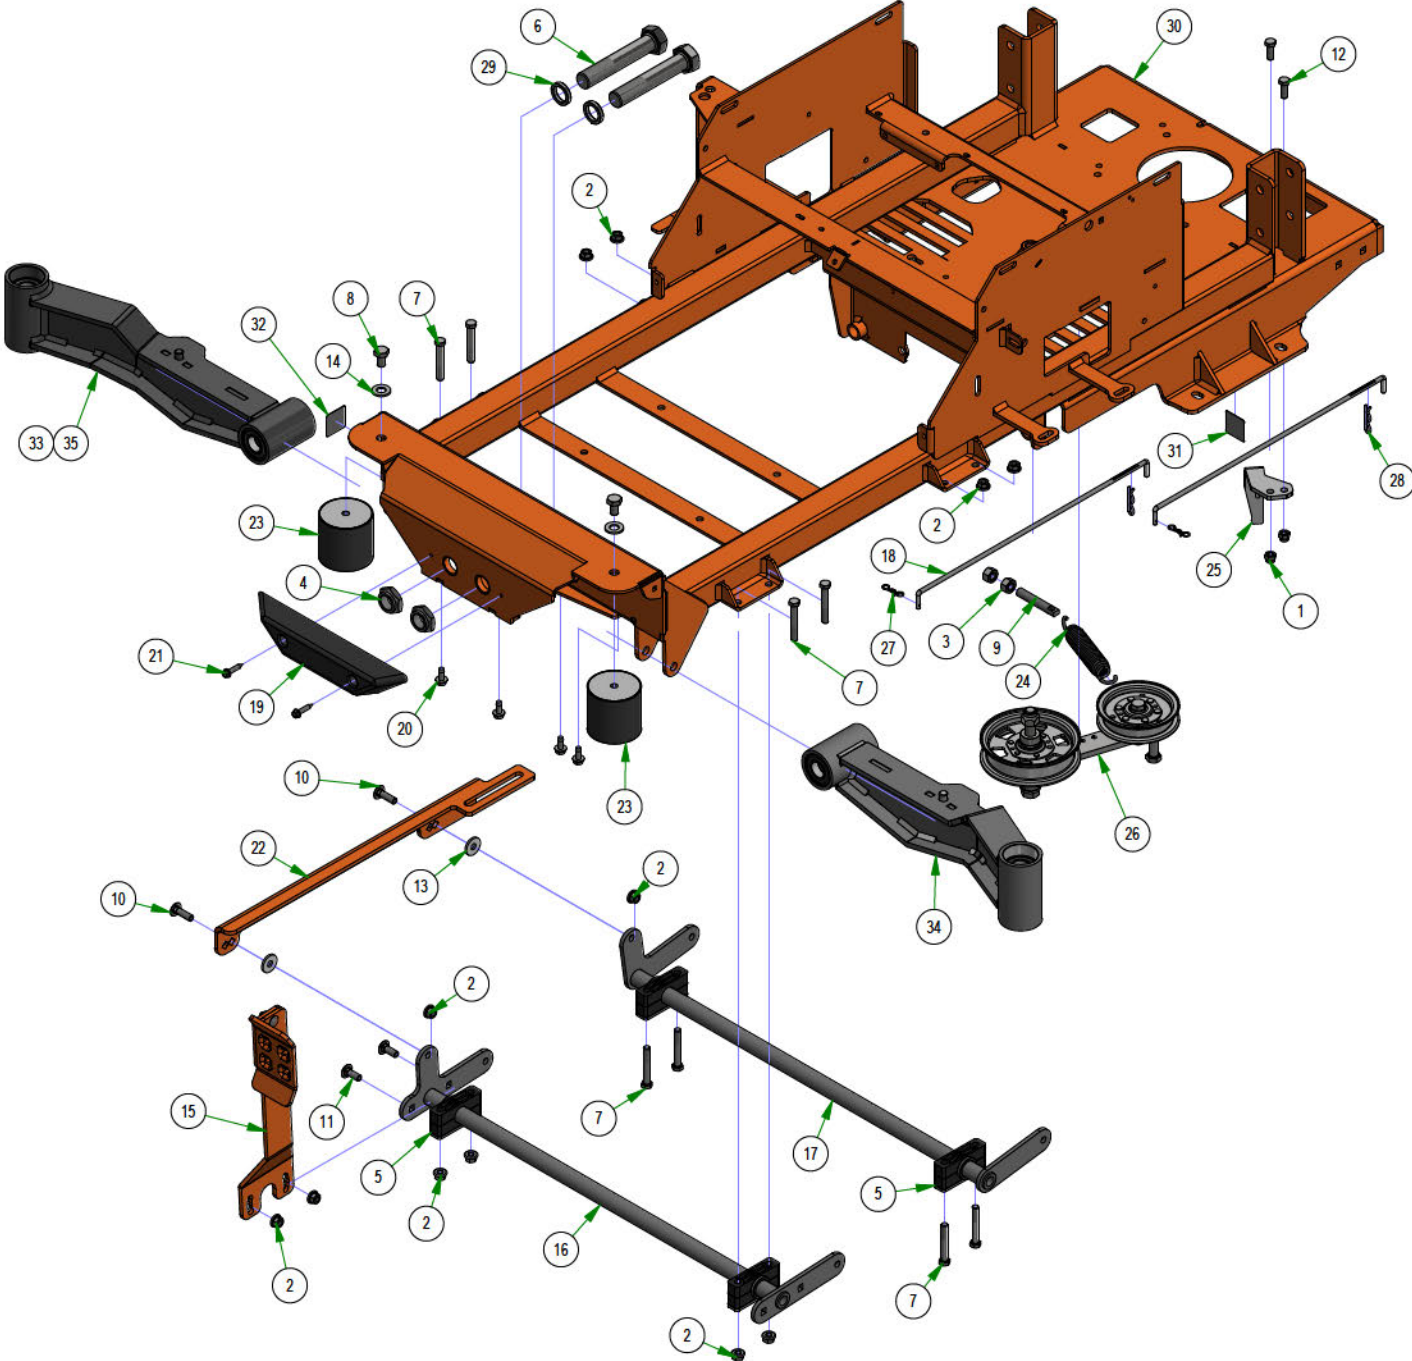

PARTS SECTION: LOWER FRAME

PARTS SECTION: LOWER FRAME

Parts List				Parts List			
ITEM	QTY	PART NUMBER	DESCRIPTION	ITEM	QTY	PART NUMBER	DESCRIPTION
1	2	013-5041-00	3/8-16 NYLON INSERT LOCKNUT ZINC	19	1	029-7040-00	Bumper EZT
2	12	013-5202-00	3/8-16 NYLON INSERT FLANGE LOCKNUT (GR.F) ZINC	20	4	030-7042-00	5/16-18 X 3/4 HEX WASHER SLOT (F) TCS ZINC
3	2	013-7018-00	1/2-13 HEX NUT ZINC	21	2	030-7047-00	1/4-14 X 1-1/4 HEX WASHER UNSLOT TEK/3 ZINC
4	2	013-9004-00	1"-14 NYLON INSERT JAM LOCKNUT ZINC	22	1	031-0510-00	2017 MZ/ZT Actuator Linkage
5	4	017-9076-00	Pillow Block Kit	23	2	032-9002-00	Vibration Mount- Red Dot
6	2	018-0026-00	1"-14 X 5-1/2 HEX CAP SCREW (GR.8) ZINC YELLOW	24	1	034-2020-00	Deck Idler Spring
7	8	018-0028-00	3/8-16 X 2-1/2 HEX CAP SCREW (GR.5) ZINC	25	1	039-0267-00	2025 ZT Clutch Bracket
8	2	018-1055-00	1/2-13 X 3/4 HEX CAP SCREW (GR.5) ZINC	26	1	039-5944-25	Pump Idler Bracket Assembly-HD/Mav
9	1	018-2004-50	All Thread	27	2	044-2004-00	Bow Pin
10	2	018-5043-00	3/8-16 X 1-1/4 CARRIAGE BOLT ZINC	28	2	044-2008-00	Neutral Rod Clip
11	2	018-5044-00	3/8-16 X 1 CARRIAGE BOLT (GR.5) ZINC	29	2	058-1000-00	1.02 ID X 1.38 OD X .250 THK SPACER ZINC
12	2	018-6049-00	3/8-16 X 1 GR 5 Hex Bolts Zinc	30	1	070-2504-00	2025 Maverick Frame V2
13	2	019-2073-00	.390 ID X 1.12 OD X .125 THK FLAT WASHER NYLON	31	1	091-0019-00	Patent Decal
14	2	019-5702-00	1/2 SAE FLAT WASHER (1-1/16" OD) GR.8 ZINC YELLOW	32	1	091-8002-00	Independently Articulating Front Suspension Arms Patent Decal
15	1	026-0019-01	Foot Pedal Assembly	33	1	250-2751-21	2021 Maverick RH Short Front Suspension Arm Assy (48")
16	1	028-0002-00	Actuator Bar Front- 2017 MZ/ZT	34	1	250-2801-21	2021 Maverick LH Front Suspension Arm Assy (48", 54" & 60")
17	1	028-0003-00	Actuator Bar Rear- 2017 MZ/ZT	35	1	250-2851-21	2021 Maverick RH Long Front Suspension Arm Assy (54" & 60")
18	2	028-0070-00	Neutral Rod