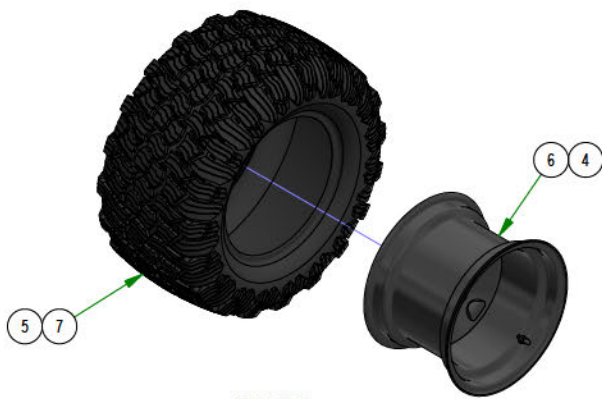

PARTS SECTION: TRANSAXLE SUBASSEMBLIES

Parts List				Parts List			
ITEM	QTY	PART NUMBER	DESCRIPTION	ITEM	QTY	PART NUMBER	DESCRIPTION
1	2	022-5347-00	13 x 6.50 - 6 Tire	11	5	050-2012-00	Transaxle Wheel Studs/ Drum Brake Studs
2	4	022-7009-00	Ball Bearing w/Retainer, 99502H-NR, .625 Bore x 1.375 OD x .4375 Width	12	1	050-8010-00	2021 ZT/Maverick Transaxle Seat Kit (ZT-2800)
3	2	022-7007-00	Front Tire Rim	13	1	063-1050-00	ZT Hydraulic Filter
4	2	022-3011-00	12x7" Black Wheel-48" EZT Only	14	1	034-9080-00	Transaxle Spring
5	2	022-4035-00	23x9-12 Reaper Turf Tire Only	15	1	050-2070-00	2021 ZT/Maverick Transaxle Fan/Pulley Kit
6	2	022-4070-00	12x8.5 Black Wheel	16	1	050-2077-00	5 Bolt Hub Kit
7	2	022-4195-00	Tire, 23/11x12 Reaper Turf	17	5	050-2012-00	Transaxle Wheel Studs/ Drum Brake Studs
8	1	034-9080-00	Transaxle Spring	18	1	050-8010-00	2021 ZT/Maverick Transaxle Seat Kit (ZT-2800)
9	1	050-2070-00	2021 ZT/Maverick Transaxle Fan/Pulley Kit	19	1	063-1050-00	ZT Hydraulic Filter
10	1	050-2077-00	5 Bolt Hub Kit				

022-4040-00
23x9-12 Reaper Turf Tire & Wheel Assembly
&
022-4200-00
23x11-12 Reaper Turf Assembly