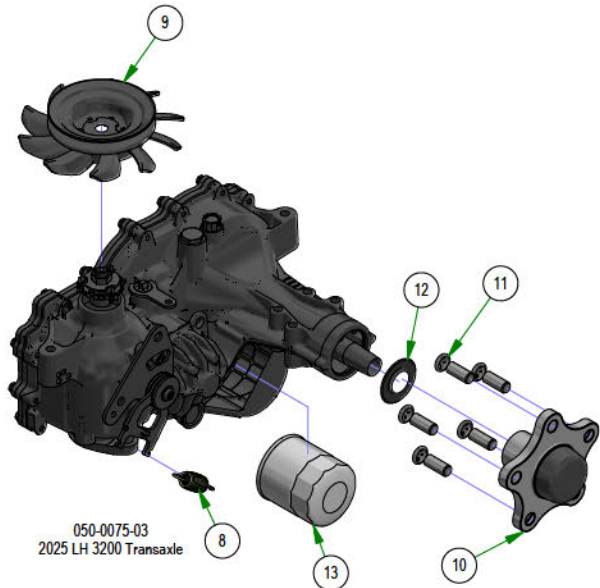

050-0075-03
2025 LH 3200 Transaxle