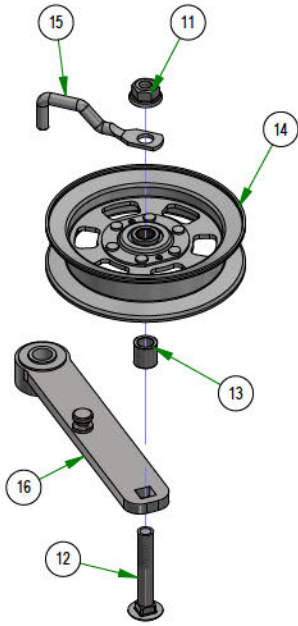

039-6945-26
Maverick HD & Down
Deck Idler Assembly