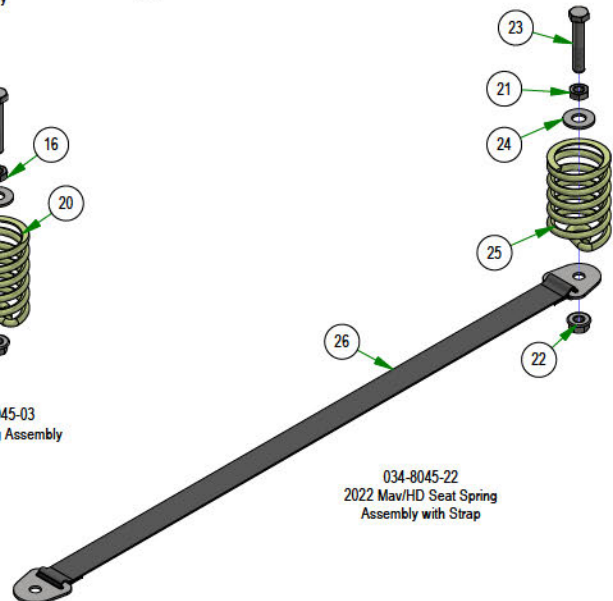

PARTS SECTION: FRAME SUBASSEMBLIES

PARTS SECTION: FRAME SUBASSEMBLIES