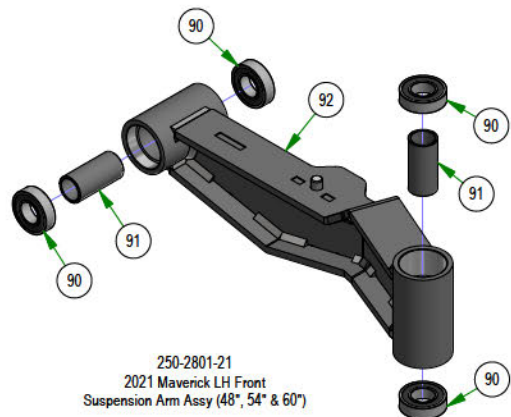

250-2801-21
2021 Maverick LH Front
Suspension Arm Assy (48", 54" & 60")