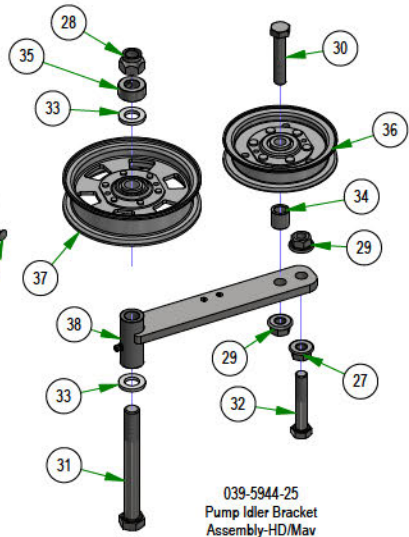

039-5944-25
Pump Idler Bracket
Assembly-HD/Mav