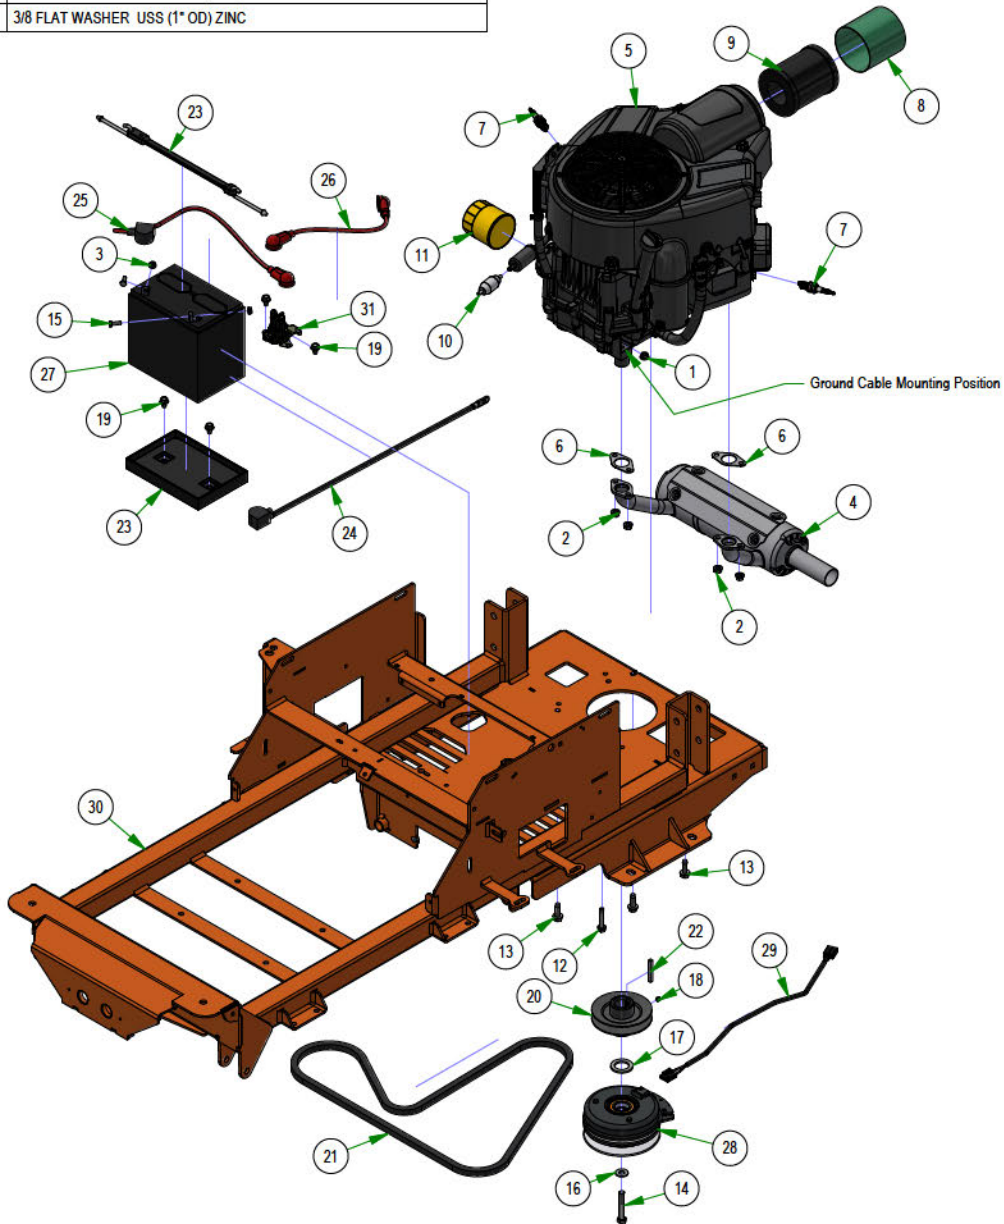

Parts List				Parts List			
ITEM	QTY	PART NUMBER	DESCRIPTION	ITEM	QTY	PART NUMBER	DESCRIPTION
1	1	013-0101-00	5/16-18 Gr5 Distorted-Thread Flange Locknut	17	1	019-6029-00	1.140 ID X 1.750 OD X .132 THICK FLAT WASHER PLAIN
2	4	013-8250-00	Muffler Nut for 015-0511-00 Briggs	18	1	030-0050-00	5/16-24 X 1/4 SOCKET SET SCREW (CUP PT) PLAIN
3	2	013-9001-00	1/4-20 HEX SERRATED FLANGE NUT HARD/ZINC	19	4	030-7044-00	5/16-18 X 1/2 HWH UNSLOT (F) tcs zinc
4	1	015-0057-00	2017 Compact Outlaw Exhaust 810 Vanguard	20	1	033-5035-00	4 3/4 Motor Pulley
5	1	015-0511-00	Vanguard 27hp CXI with Out Oil Filter Maverick	21	1	041-7400-00	75.8" Pump Belt
6	2	015-0077-01	Exhaust Gasket	22	1	042-5020-00	1/4 X 2 SQ MACHINERY KEY 1018 STL PLAIN
7	2	015-8000-00	Spark Plug	23	1	043-8930-98	2023 Battery Hold Down Assembly
8	1	063-1000-00	pre-Cleaner for Vanguard CXI Engine	24	1	064-0030-00	24" Black Cable
9	1	063-1005-00	Air Filter for Vanguard CXI Engine	25	1	064-5300-00	24" Red Battery Cable
10	1	063-6000-00	Universal Inline Fuel Filter	26	1	064-5301-00	12" Red Battery Cable
11	1	063-8018-00	Oil Filter	27	1	068-8049-00	SP-35 Battery
12	1	018-0114-00	5/16-18x1-3/4 Gr5 Hex Flange Screw Zinc Clear	28	1	070-0059-00	120 Ft Lb. Clutch - 1 1/8" Shaft
13	3	018-1075-00	3/8-16 X 1-1/8 HEX WASHER UNSLOT SERRATED (TRI-LOB) TRS ZINC YELLOW	29	1	070-2000-00	Clutch Pigtail
14	1	018-5300-21	7/16-20 X 2.5" HEX Bolt GR.8 W/Patch	30	1	070-2504-00	2025 Maverick Frame V2
15	2	018-8052-00	1/4-20 X 3/4 HEX CAP SCREW (GR.5) ZINC	31	1	108-0001-00	Solenoid
16	1	019-5029-00	3/8 FLAT WASHER USS (1" OD) ZINC