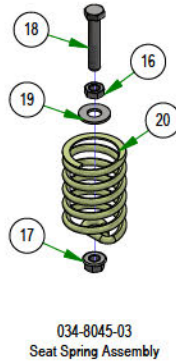

PARTS SECTION: FRAME SUBASSEMBLIES

PARTS SECTION: FRAME SUBASSEMBLIES