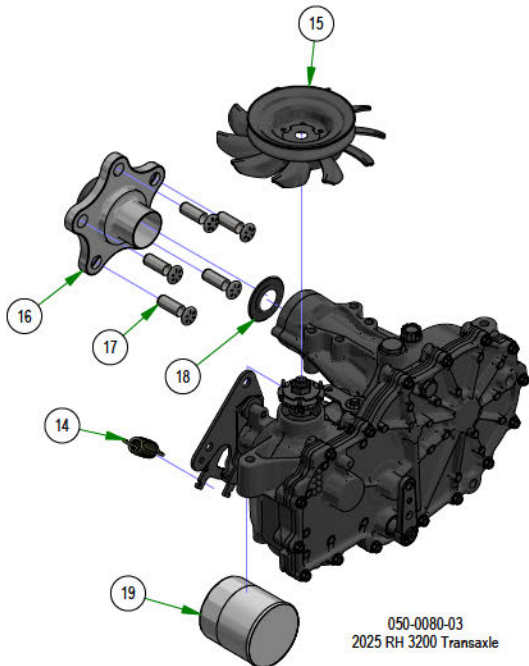

050-0080-03
2025 RH 3200 Transaxle