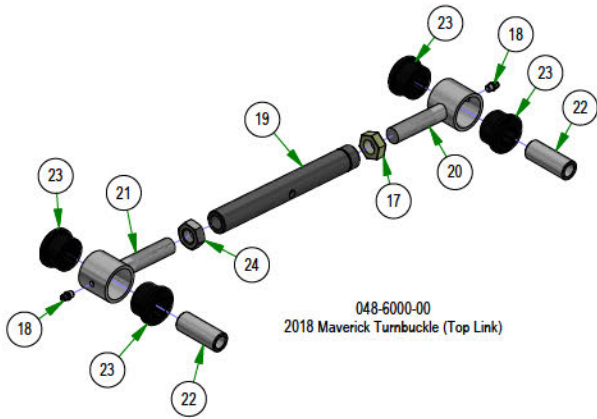

PARTS SECTION: DECK SUB ASSEMBLIES

048-6000-00
2018 Maverick Turnbuckle (Top Link)