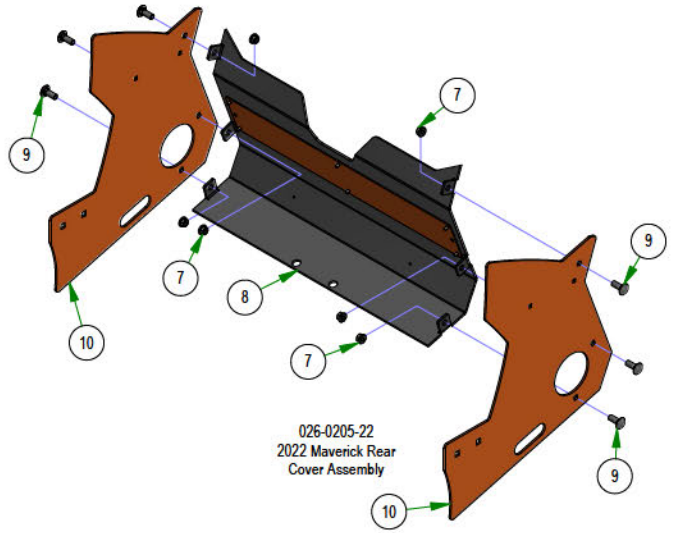

017-9076-00
Pillow Block Kit

026-0205-22
2022 Maverick Rear
Cover Assembly