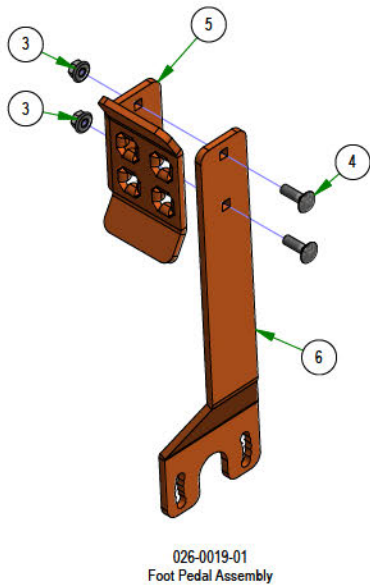

PARTS SECTION: FRAME SUBASSEMBLIES

PARTS SECTION: FRAME SUBASSEMBLIES