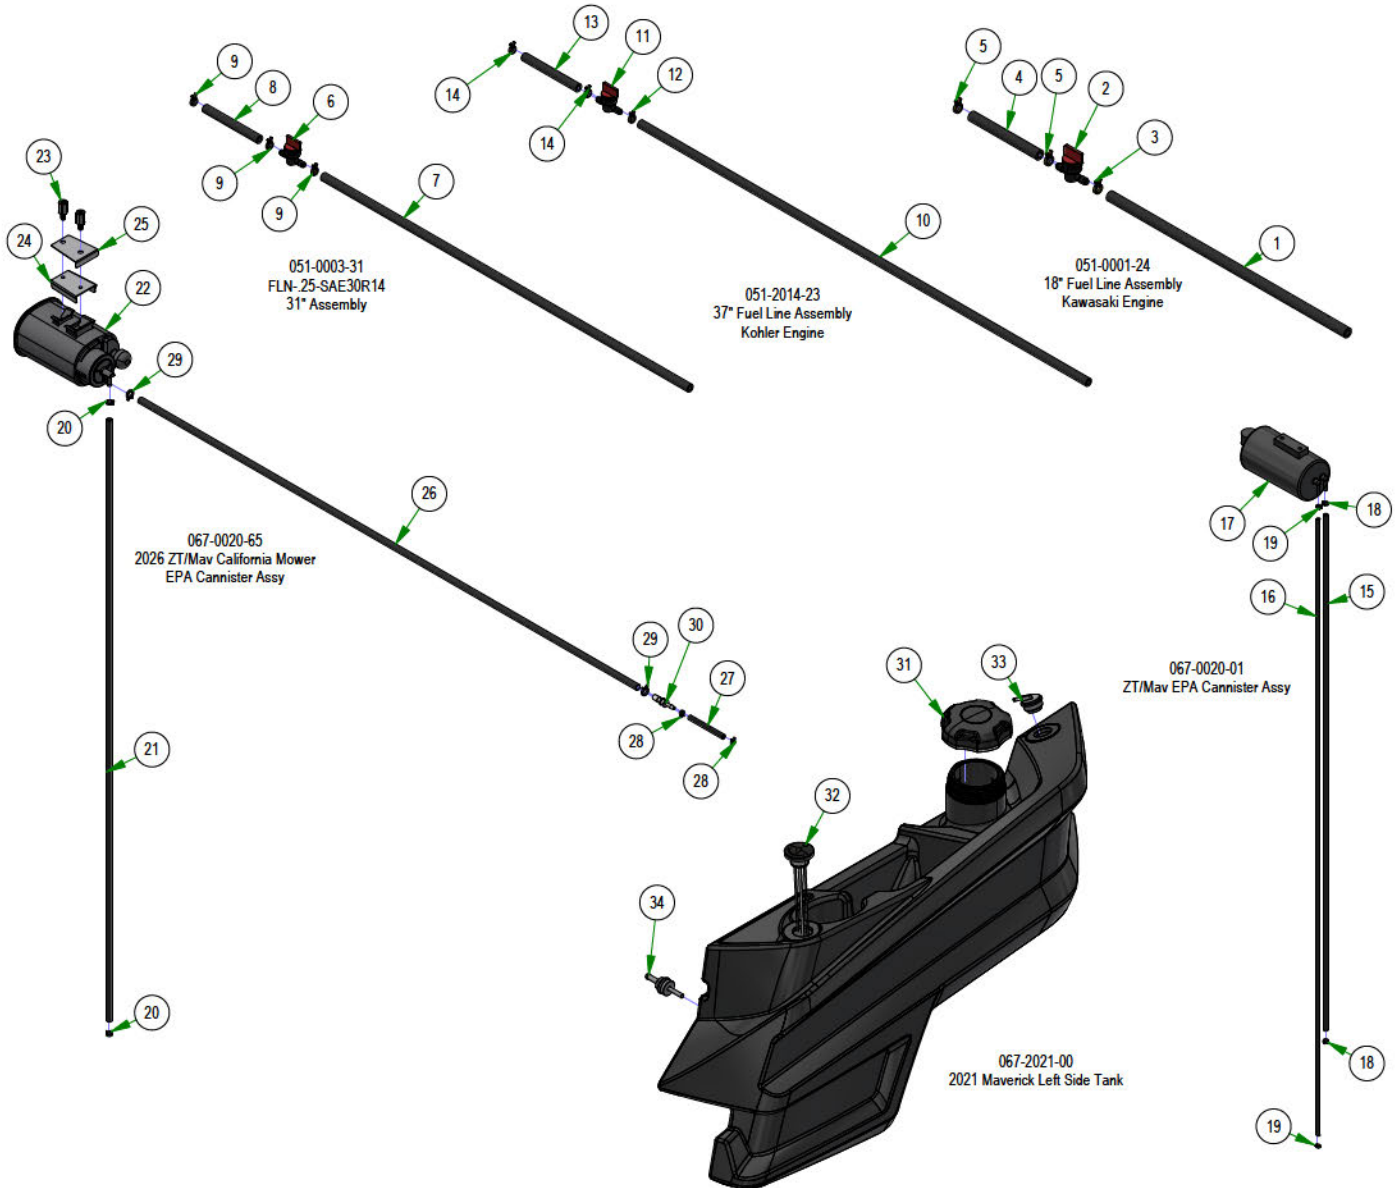

Parts List				Parts List			
ITEM	QTY	PART NUMBER	DESCRIPTION	ITEM	QTY	PART NUMBER	DESCRIPTION
1	1	051-2015-06	14" 1/4 Fuel Line	18	2	072-8070-00	MZ Tank Hose Clamp 1/4 Vinyl
2	1	067-6057-00	2 Way Fuel Shut-Off Valve	19	2	072-8073-00	3/16" Vinyl Hose Clamp
3	1	072-8069-00	1/4 Fuel Hose Clamp	20	2	072-8070-00	MZ Tank Hose Clamp 1/4 Vinyl
4	1	051-2015-04	4" 1/4 Fuel Line	21	1	051-2020-01	1/4" Vinyl Tubing, 46" Long
5	2	072-8069-00	1/4 Fuel Hose Clamp	22	1	067-0020-CA	Carbon Canister For CA Units
6	1	067-6057-00	2 Way Fuel Shut-Off Valve	23	2	018-0122-00	Male-Female Threaded Hex Standoff, Zinc-Plated Bra
7	1	051-0003-27	FLN-25-SAE30R14-27	24	1	067-0020-C1	Mount Bracket for 067-0020-CA
8	1	051-0003-04	FLN-25-SAE30R14-4	25	1	067-0020-C2	Lock Bracket for 067-0020-CA
9	3	072-8079-00	CTL-7.5 Clamp	26	1	051-2029-01	5/16" Black Vinyl EPA Line-Cali Compliant 44"
10	1	051-2014-01	33" 1/4 Fuel Line	27	1	051-2027-00	3/16" Black Vinyl Tubing
11	1	067-6057-00	2 Way Fuel Shut-Off Valve	28	2	072-8073-00	3/16" Vinyl Hose Clamp
12	1	072-8069-00	1/4 Fuel Hose Clamp	29	2	072-8051-00	DW-7 Hose Clamp
13	1	051-2015-04	4" 1/4 Fuel Line	30	1	024-0003-00	Poly Coupling Reducer
14	2	072-8069-00	1/4 Fuel Hose Clamp	31	1	066-8083-00	Fuel Cap
15	1	051-2020-01	1/4" Vinyl Tubing, 46" Long	32	1	067-4090-00	Fuel Gauge w/Grommet
16	1	051-2025-02	3/16" Vinyl Tubing, 55" Long	33	1	067-6070-00	Rollover Valve W/ Grommet
17	1	067-0020-00	Carbon Canister	34	1	067-9903-00	Fuel Pick-up for 067-2021-00