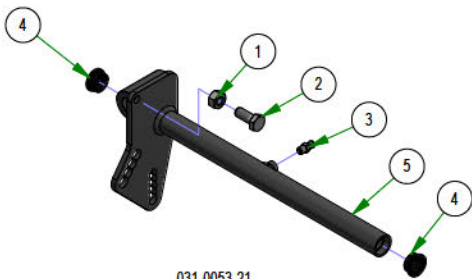

PARTS SECTION: DRIVE ARM SUBASSEMBLIES

031-9045-00
Small Mower Square Drive
Arm RH Assembly

035-5450-00
Push Rod-Right

031-9046-00
Small Mower Square Drive
Arm LH Assembly

035-5451-00
Push Rod-Left

031-0053-21
2021 Maverick Drive Arm
Actuator RH Assembly

031-0054-21
2021 Maverick Drive Arm
Actuator LH Assembly

PARTS SECTION: DRIVE ARM SUBASSEMBLIES

Parts List				Parts List			
ITEM	QTY	PART NUMBER	DESCRIPTION	ITEM	QTY	PART NUMBER	DESCRIPTION
1	1	013-8043-00	5/16-18 HEX NUT ZINC	15	1	031-9044-00	Grip for 031-9045-00 / 031-9046-00
2	1	018-8063-00	5/16-18 X 3/4 HEX CAP SCREW (GR.5) ZINC	16	1	014-9006-00	9565K16_Polyethylene Square Plug
3	1	024-6034-00	1/4 DRIVE-TYPE STRAIGHT GREASE FITTING ZINC YELLOW)	17	2	018-0089-00	92323A554_Grade 5 Steel Serrated-Flange Hex Head Screw
4	2	031-0032-00	2019 Drive Arm Bushing	18	1	031-0076-00	Small Mower Square Drive Arm Lower LH Weldment
5	1	031-0053-00	2021 Drive Actuator RH Weldment	19	1	031-9032-00	Small Mower Square Drive Arm LH Weldment
6	1	013-8043-00	5/16-18 HEX NUT ZINC	20	1	031-9044-00	Grip for 031-9045-00 / 031-9046-00
7	1	018-8063-00	5/16-18 X 3/4 HEX CAP SCREW (GR.5) ZINC	21	2	013-6051-00	3/8-24 HEX NUT ZINC YELLOW
8	1	024-6034-00	1/4 DRIVE-TYPE STRAIGHT GREASE FITTING ZINC YELLOW)	22	1	035-5450-01	Push Rod - Right (Rod Only)
9	2	031-0032-00	2019 Drive Arm Bushing	23	1	048-3000-00	Spherical Rod End - Outlaw
10	1	031-0054-00	2021 Drive Actuator LH Weldment	24	1	099-2009-00	3/8-24 Quick Release Ball Joint
11	1	014-9006-00	9565K16_Polyethylene Square Plug	25	2	013-6051-00	3/8-24 HEX NUT ZINC YELLOW
12	2	018-0089-00	92323A554_Grade 5 Steel Serrated-Flange Hex Head Screw	26	1	035-5451-01	Push Rod LH (Rod Only)
13	1	031-0077-00	Small Mower Square Drive Arm Lower RH Weldment	27	1	048-3000-00	Spherical Rod End - Outlaw
14	1	031-9033-00	Small Mower Square Drive Arm RH Weldment	28	1	099-2009-00	3/8-24 Quick Release Ball Joint