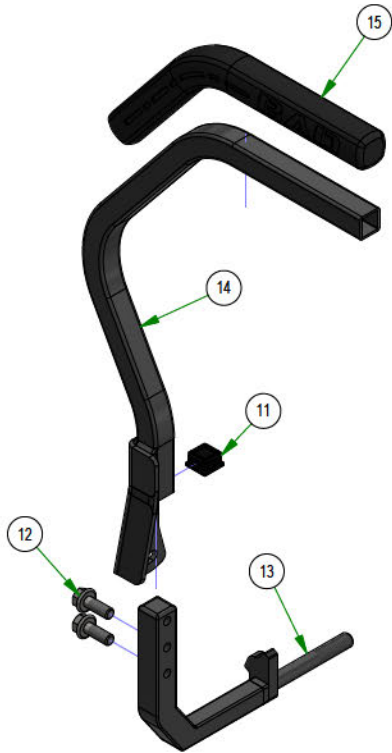

PARTS SECTION: TRANSAXLE SUBASSEMBLIES

Parts List				Parts List			
ITEM	QTY	PART NUMBER	DESCRIPTION	ITEM	QTY	PART NUMBER	DESCRIPTION
1	2	022-5347-00	13 x 6.50 - 6 Tire	11	5	050-2012-00	Transaxle Wheel Studs/ Drum Brake Studs
2	4	022-7009-00	Ball Bearing w/Retainer, 99502H-NR, .625 Bore x 1.375 OD x .4375 Width	12	1	050-8010-00	2021 ZT/Maverick Transaxle Seat Kit (ZT-2800)
3	2	022-7007-00	Front Tire Rim	13	1	063-1050-00	ZT Hydraulic Filter
4	2	022-3011-00	12x7" Black Wheel-48" EZT Only	14	1	034-9080-00	Transaxle Spring
5	2	022-4035-00	23x9-12 Reaper Turf Tire Only	15	1	050-2070-00	2021 ZT/Maverick Transaxle Fan/Pulley Kit
6	2	022-4070-00	12x8.5 Black Wheel	16	1	050-2077-00	5 Bolt Hub Kit
7	2	022-4195-00	Tire, 23/11x12 Reaper Turf	17	5	050-2012-00	Transaxle Wheel Studs/ Drum Brake Studs
8	1	034-9080-00	Transaxle Spring	18	1	050-8010-00	2021 ZT/Maverick Transaxle Seat Kit (ZT-2800)
9	1	050-2070-00	2021 ZT/Maverick Transaxle Fan/Pulley Kit	19	1	063-1050-00	ZT Hydraulic Filter
10	1	050-2077-00	5 Bolt Hub Kit				

PARTS SECTION: DRIVE ARM SUBASSEMBLIES

031-9045-00
Small Mower Square Drive
Arm RH Assembly

035-5450-00
Push Rod-Right

031-9046-00
Small Mower Square Drive
Arm LH Assembly

035-5451-00
Push Rod-Left

031-0053-21
2021 Maverick Drive Arm
Actuator RH Assembly