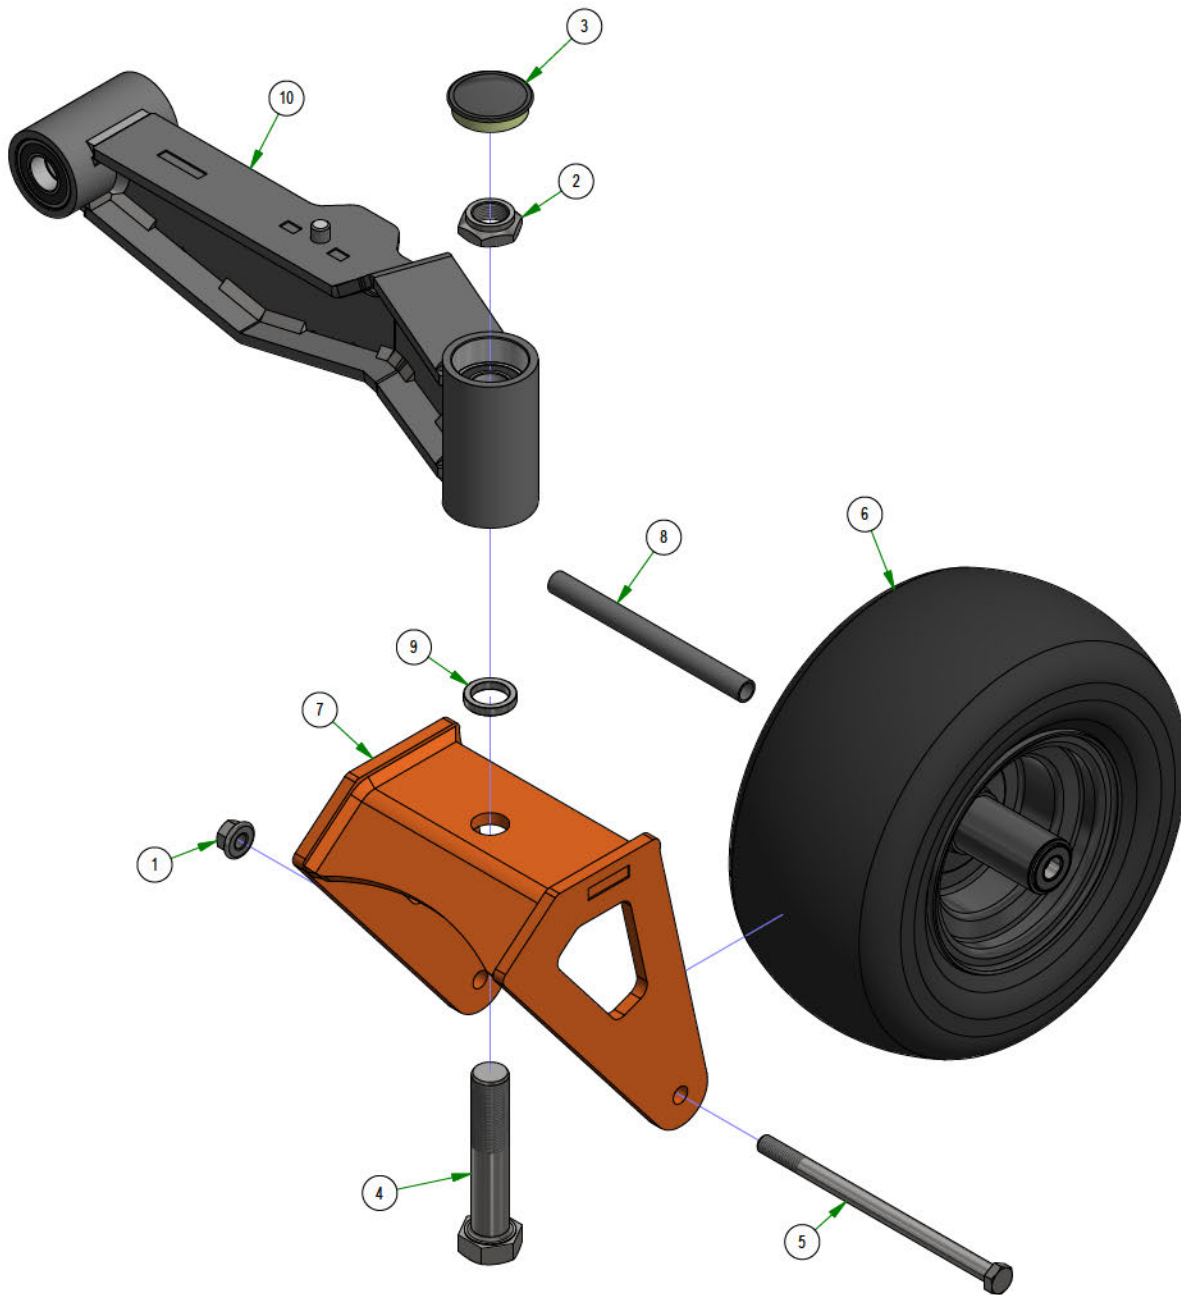

PARTS SECTION: FRONT FORK

Parts List				Parts List			
ITEM	QTY	PART NUMBER	DESCRIPTION	ITEM	QTY	PART NUMBER	DESCRIPTION
1	1	013-8050-00	1/2-13 NYLON INSERT FLANGE LOCKNUT ZINC	6	1	022-2017-00	13x6.5-6 Black Tire and Wheel Assembly
2	1	013-9004-00	1"-14 NYLON INSERT JAM LOCKNUT ZINC	7	1	023-1010-00	2019 Stand-on Front Fork Weldment
3	1	014-2025-00	2017 Bearing Cover	8	1	025-5202-00	Front Wheel Spanner
4	1	018-0005-00	1"-14 X 5 HEX CAP SCREW (GR.8) ZINC YELLOW	9	1	058-1000-00	1.02 ID X 1.38 OD X .250 THK SPACER ZINC
5	1	018-0040-00	1/2-13 X 8-1/2 HEX CAP SCREW (GR.5) ZINC	10	1	250-2801-21	2021 Maverick LH Front Suspension Arm Assy (48", 54" & 60")