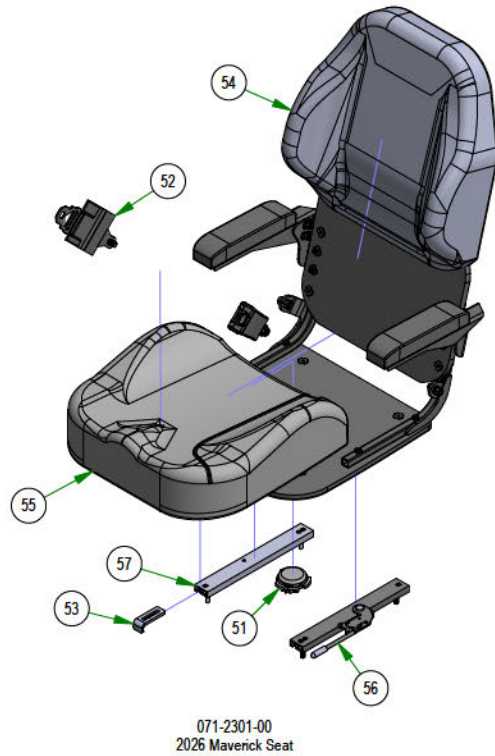

PARTS SECTION: FRAME SUBASSEMBLIES

PARTS SECTION: FRAME SUBASSEMBLIES