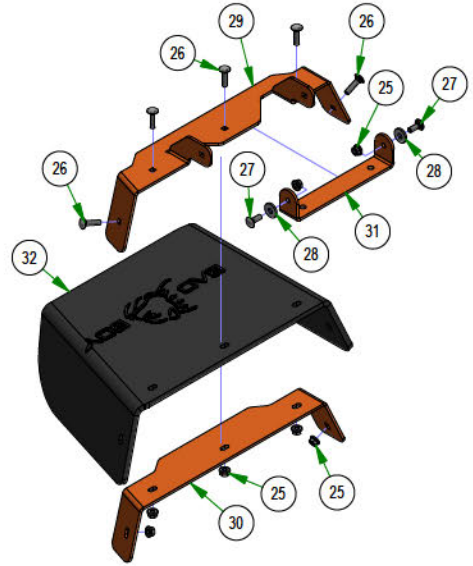

210-6025-01
2026 5in Sloped Deck
Rubber Chute Assembly