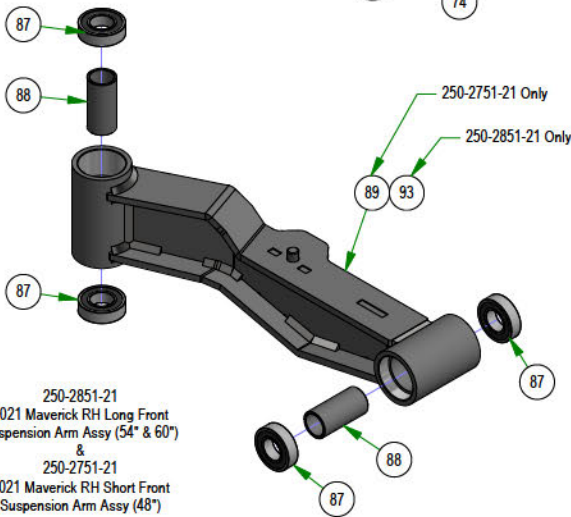

028-0070-17
ZT Deck Height
Bar Assembly

250-2851-21
2021 Maverick RH Long Front
Suspension Arm Assy (54" & 60")
&
250-2751-21
2021 Maverick RH Short Front
Suspension Arm Assy (48")