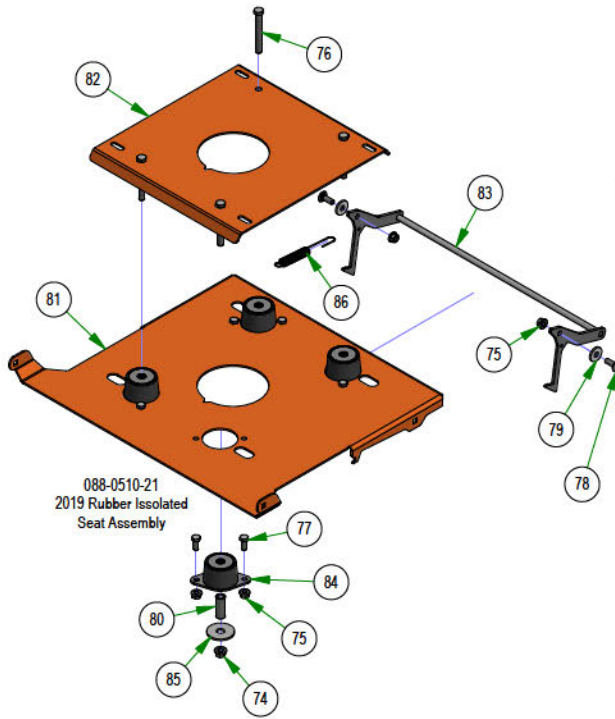

PARTS SECTION: DRIVE ARMS

PARTS SECTION: DRIVE ARMS

Parts List				Parts List			
ITEM	QTY	PART NUMBER	DESCRIPTION	ITEM	QTY	PART NUMBER	DESCRIPTION
1	2	013-5041-00	3/8-16 NYLON INSERT LOCKNUT ZINC	13	2	025-0036-00	Drive Arm Transaxle Spacer
2	2	013-6014-00	3/8-16 HEX NUT ZINC	14	1	028-0049-00	2021 Maverick Steering Actuator Rod
3	4	013-6051-00	3/8-24 HEX NUT ZINC YELLOW	15	1	031-0053-21	2021 Maverick Drive Arm Actuator RH Assembly
4	4	013-8050-00	1/2-13 NYLON INSERT FLANGE LOCKNUT ZINC	16	1	031-0054-21	2021 Maverick Drive Arm Actuator LH Assembly
5	4	013-9002-00	5/16-18 HEX SERRATED FLANGE NUT HARD/ZINC	17	1	031-9045-00	Small Mower Square Drive Arm RH Assembly
6	4	018-2050-00	10mm Damper Ball Stud-Steering	18	1	031-9046-00	Small Mower Square Drive Arm LH Assembly
7	2	018-5040-00	3/8-16 X 1-1/4 HEX CAP SCREW (GR.5) ZINC	19	2	034-8025-00	Drive Lever Spring
8	2	018-5043-00	3/8-16 X 1-1/4 CARRIAGE BOLT ZINC	20	1	035-5450-00	Push Rod-Right
9	2	019-5029-00	3/8 FLAT WASHER USS (1" OD) ZINC	21	1	035-5451-00	Push Rod-Left
10	2	019-5037-00	3/8 SPLIT LOCKWASHER ZINC	22	1	070-2504-00	2025 Maverick Frame V2
11	4	019-8027-00	.525 ID SHOULDER WASHER NYLON	23	2	077-8075-00	Rail Mount Safety Switch
12	2	019-8054-00	.505 ID X 1.000 OD X .125 THICK FLAT WASHER NYLON	24	2	087-0001-00	Steering Damper

PARTS SECTION: FRAME SUBASSEMBLIES

079-3472-25
2025 ZT/Mav/HD
Floorboard Assembly

017-9076-00
Pillow Block Kit

026-0205-22
2022 Maverick Rear
Cover Assembly

028-0070-17
ZT Deck Height
Bar Assembly

088-0510-21
2019 Rubber Isolated
Seat Assembly

039-5944-25
Pump Idler Bracket
Assembly-HD/Mav

250-2851-21
2021 Maverick RH Long Front
Suspension Arm Assy (54" & 60")
&
250-2751-21
2021 Maverick RH Short Front
Suspension Arm Assy (48")

250-2801-21
2021 Maverick LH Front
Suspension Arm Assy (48", 54" & 60")