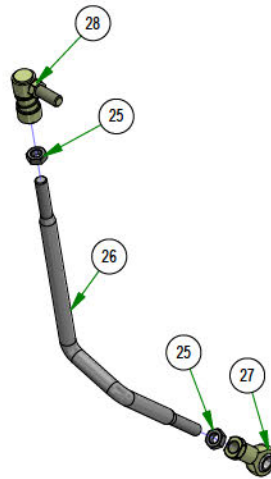

PARTS SECTION: DRIVE ARM SUBASSEMBLIES

031-9045-00
Small Mower Square Drive
Arm RH Assembly

035-5450-00
Push Rod-Right

031-9046-00
Small Mower Square Drive
Arm LH Assembly

035-5451-00
Push Rod-Left

031-0053-21
2021 Maverick Drive Arm
Actuator RH Assembly

031-0054-21
2021 Maverick Drive Arm
Actuator LH Assembly

PARTS SECTION: DRIVE ARM SUBASSEMBLIES

Parts List				Parts List			
ITEM	QTY	PART NUMBER	DESCRIPTION	ITEM	QTY	PART NUMBER	DESCRIPTION
1	1	013-8043-00	5/16-18 HEX NUT ZINC	15	1	031-9044-00	Grip for 031-9045-00 / 031-9046-00
2	1	018-8063-00	5/16-18 X 3/4 HEX CAP SCREW (GR.5) ZINC	16	1	014-9006-00	9565K16_Polyethylene Square Plug
3	1	024-6034-00	1/4 DRIVE-TYPE STRAIGHT GREASE FITTING ZINC YELLOW)	17	2	018-0089-00	92323A554_Grade 5 Steel Serrated-Flange Hex Head Screw
4	2	031-0032-00	2019 Drive Arm Bushing	18	1	031-0076-00	Small Mower Square Drive Arm Lower LH Weldment
5	1	031-0053-00	2021 Drive Actuator RH Weldment	19	1	031-9032-00	Small Mower Square Drive Arm LH Weldment
6	1	013-8043-00	5/16-18 HEX NUT ZINC	20	1	031-9044-00	Grip for 031-9045-00 / 031-9046-00
7	1	018-8063-00	5/16-18 X 3/4 HEX CAP SCREW (GR.5) ZINC	21	2	013-6051-00	3/8-24 HEX NUT ZINC YELLOW
8	1	024-6034-00	1/4 DRIVE-TYPE STRAIGHT GREASE FITTING ZINC YELLOW)	22	1	035-5450-01	Push Rod - Right (Rod Only)
9	2	031-0032-00	2019 Drive Arm Bushing	23	1	048-3000-00	Spherical Rod End - Outlaw
10	1	031-0054-00	2021 Drive Actuator LH Weldment	24	1	099-2009-00	3/8-24 Quick Release Ball Joint
11	1	014-9006-00	9565K16_Polyethylene Square Plug	25	2	013-6051-00	3/8-24 HEX NUT ZINC YELLOW
12	2	018-0089-00	92323A554_Grade 5 Steel Serrated-Flange Hex Head Screw	26	1	035-5451-01	Push Rod LH (Rod Only)
13	1	031-0077-00	Small Mower Square Drive Arm Lower RH Weldment	27	1	048-3000-00	Spherical Rod End - Outlaw
14	1	031-9033-00	Small Mower Square Drive Arm RH Weldment	28	1	099-2009-00	3/8-24 Quick Release Ball Joint