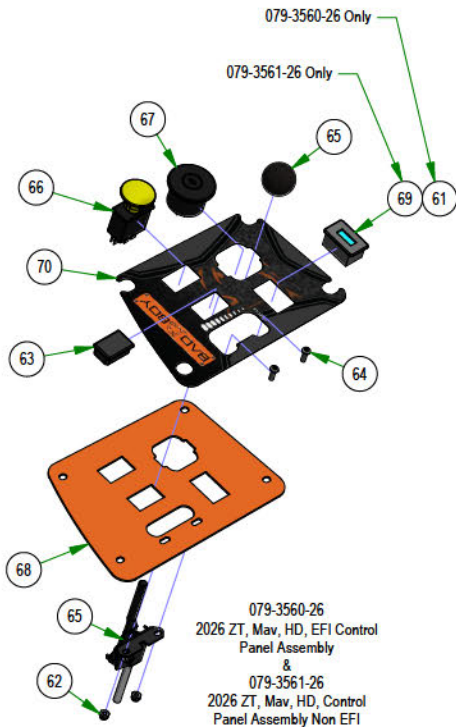

PARTS SECTION: FRAME SUBASSEMBLIES

PARTS SECTION: FRAME SUBASSEMBLIES