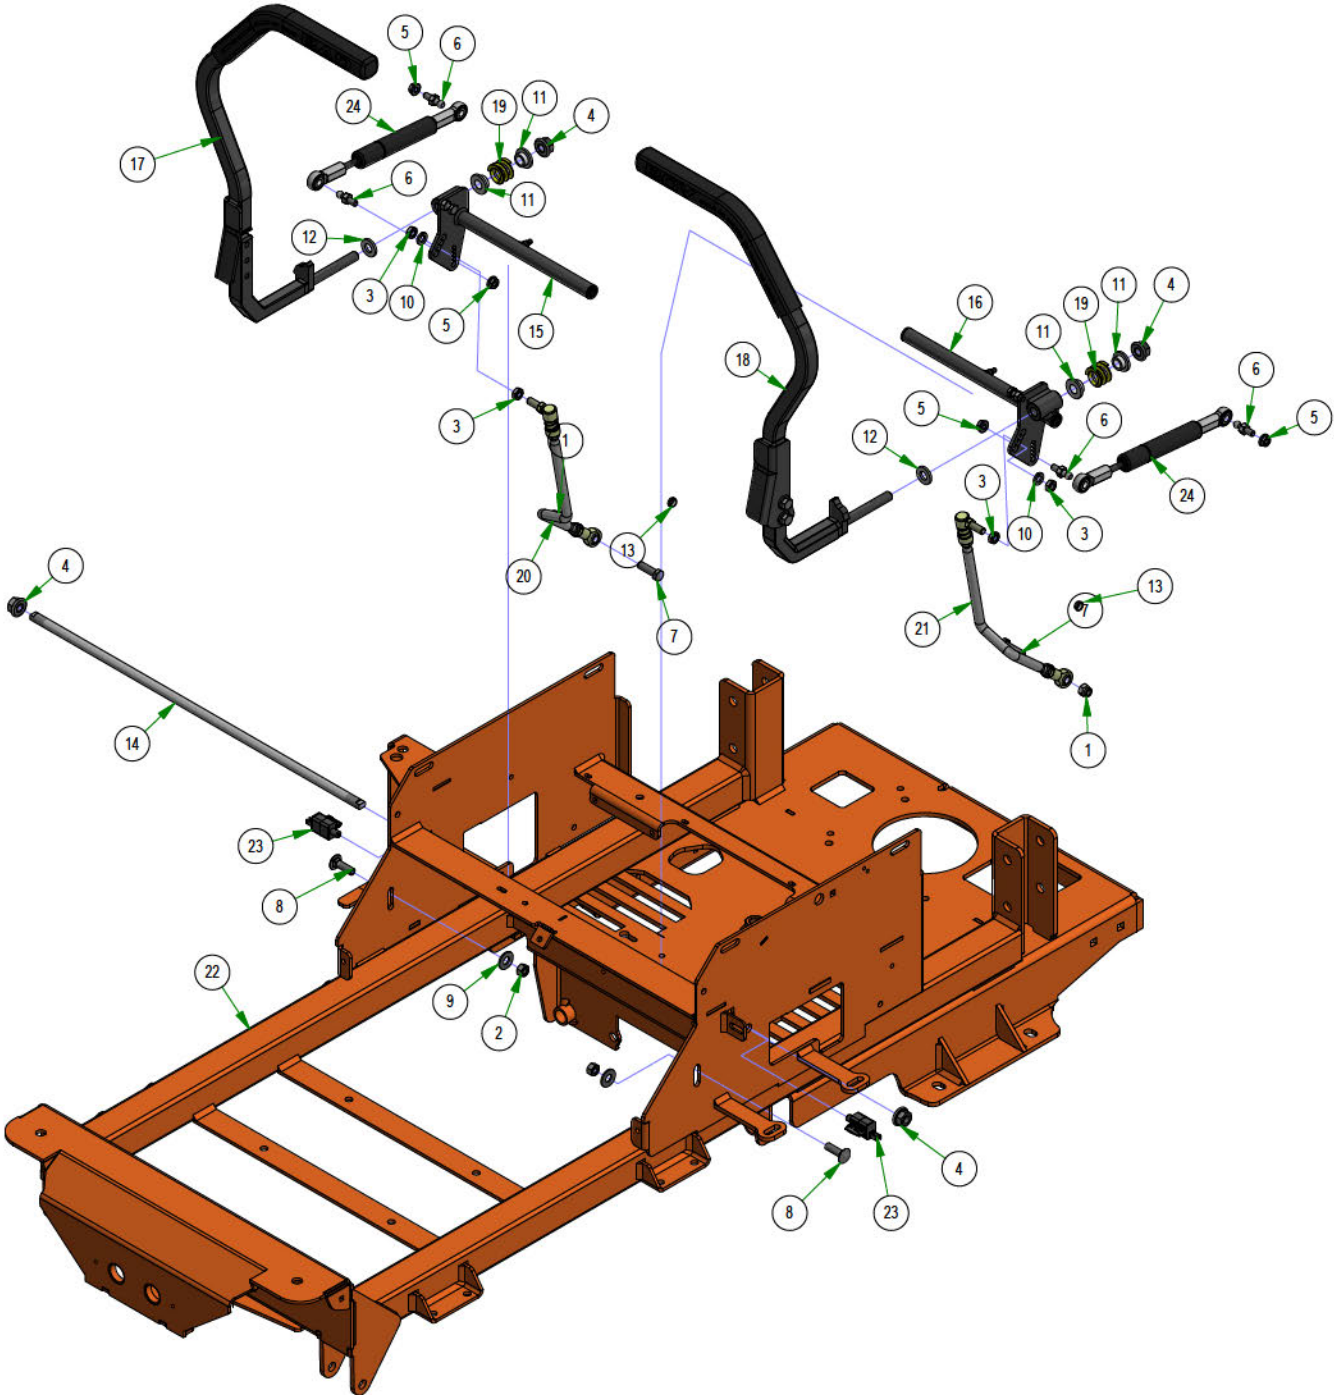

PARTS SECTION: DRIVE ARMS

PARTS SECTION: DRIVE ARMS

Parts List				Parts List			
ITEM	QTY	PART NUMBER	DESCRIPTION	ITEM	QTY	PART NUMBER	DESCRIPTION
1	2	013-5041-00	3/8-16 NYLON INSERT LOCKNUT ZINC	13	2	025-0036-00	Drive Arm Transaxle Spacer
2	2	013-6014-00	3/8-16 HEX NUT ZINC	14	1	028-0049-00	2021 Maverick Steering Actuator Rod
3	4	013-6051-00	3/8-24 HEX NUT ZINC YELLOW	15	1	031-0053-21	2021 Maverick Drive Arm Actuator RH Assembly
4	4	013-8050-00	1/2-13 NYLON INSERT FLANGE LOCKNUT ZINC	16	1	031-0054-21	2021 Maverick Drive Arm Actuator LH Assembly
5	4	013-9002-00	5/16-18 HEX SERRATED FLANGE NUT HARD/ZINC	17	1	031-9045-00	Small Mower Square Drive Arm RH Assembly
6	4	018-2050-00	10mm Damper Ball Stud-Steering	18	1	031-9046-00	Small Mower Square Drive Arm LH Assembly
7	2	018-5040-00	3/8-16 X 1-1/4 HEX CAP SCREW (GR.5) ZINC	19	2	034-8025-00	Drive Lever Spring
8	2	018-5043-00	3/8-16 X 1-1/4 CARRIAGE BOLT ZINC	20	1	035-5450-00	Push Rod-Right
9	2	019-5029-00	3/8 FLAT WASHER USS (1" OD) ZINC	21	1	035-5451-00	Push Rod-Left
10	2	019-5037-00	3/8 SPLIT LOCKWASHER ZINC	22	1	070-2504-00	2025 Maverick Frame V2
11	4	019-8027-00	.525 ID SHOULDER WASHER NYLON	23	2	077-8075-00	Rail Mount Safety Switch
12	2	019-8054-00	.505 ID X 1.000 OD X .125 THICK FLAT WASHER NYLON	24	2	087-0001-00	Steering Damper