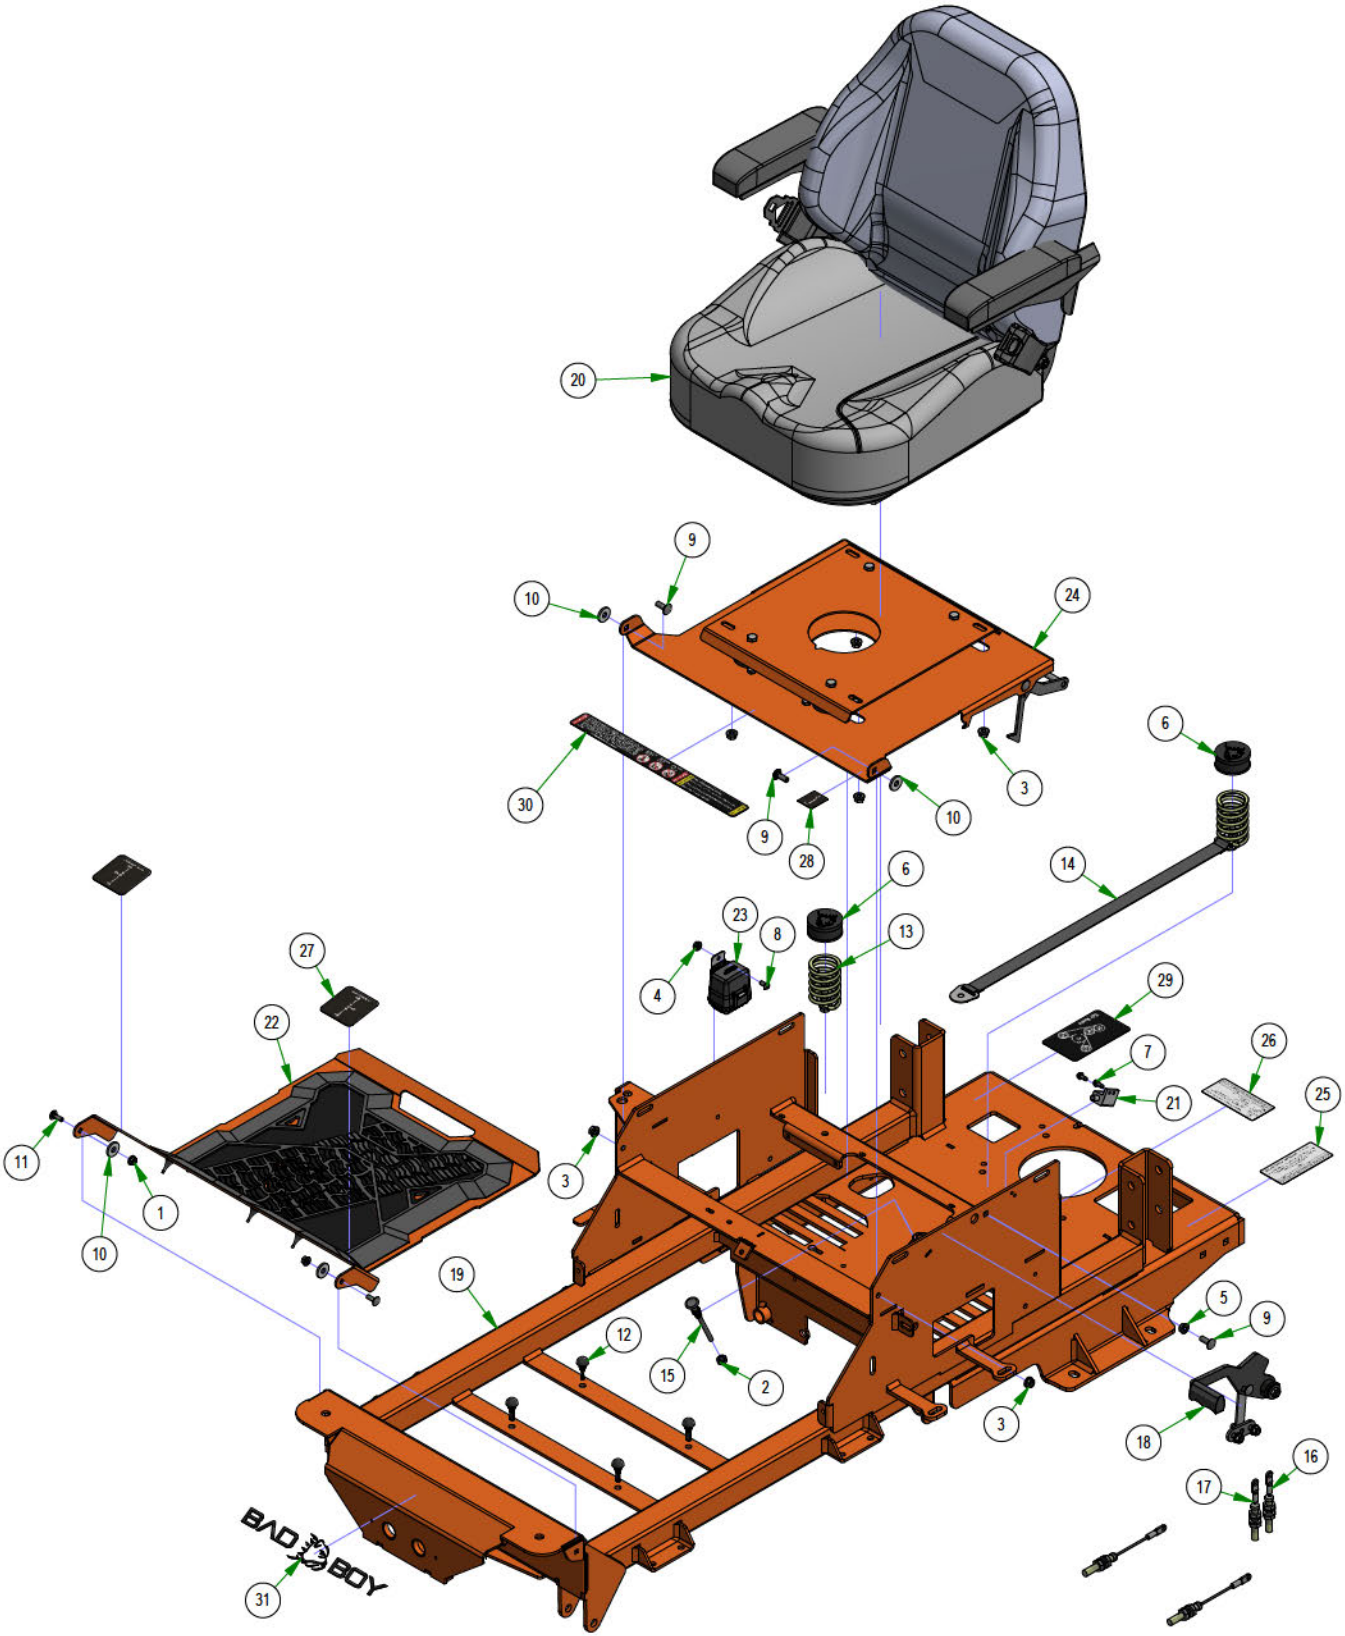

PARTS SECTION: UPPER FRAME

PARTS SECTION: UPPER FRAME

Parts List				Parts List			
ITEM	QTY	PART NUMBER	DESCRIPTION	ITEM	QTY	PART NUMBER	DESCRIPTION
1	2	013-2050-00	1/4-20 NYL INSERT FLANGE LOCKNUT ZINC	17	1	064-3051-21	2021 Load Balanced Brake Cable 2
2	1	013-6051-00	3/8-24 HEX NUT ZINC YELLOW	18	1	069-1051-21	2021 Load Balanced Brake Handle Assembly
3	6	013-8049-00	5/16-18 NYLON INSERT FLANGE LOCKNUT ZINC	19	1	070-2504-00	2025 Maverick Frame V2
4	1	013-9001-00	1/4-20 HEX SERRATED FLANGE NUT HARD/ZINC	20	1	071-2301-00	2026 Maverick Seat
5	1	013-9002-00	5/16-18 HEX SERRATED FLANGE NUT HARD/ZINC	21	1	077-8073-00	Safety Switch
6	2	014-8047-00	Spring Cap Cover	22	1	079-3472-25	2025 ZT/Mav/HD Floorboard Assembly
7	2	018-1080-00	12-24 X 1/2 HEX WASHER UNLSOT F TCS ZINC	23	1	086-3600-25	2025 Wiring Harness with Clips and Lights
8	1	018-2012-00	1/4-20 X 1/2 BUTTON SOCKET CAP SCREW 18-8 STAINLESS STEEL	24	1	088-0510-21	2019 Rubber Isolated Seat Assembly
9	3	018-8066-00	5/16-18 X 7/8 CARRIAGE BOLT ZINC	25	1	091-0015-26	2026 EPA Build Date Punch Decal
10	4	019-6042-00	.360 ID X .983 OD X .120 THICK FLAT WASHER NYLON	26	1	091-0016-26	2026 California EPA Punch Decal
11	2	019-8040-00	1/4-20 X 3/4 CARRIAGE BOLT (GR.5) ZINC	27	1	091-0021-00	2018 Maverick/2021 ZT Anti-Skid Steering Control Decals
12	4	029-4011-00	2023 Floor Board Rubber Bumper	28	1	091-0339-18	2018 MZ/Magnum/ZT/MAV/Comp Out Brake Decal
13	1	034-8045-03	Seat Spring Assembly	29	1	091-3017-50	Maverick Pump Belt Decal
14	1	034-8045-22	2022 Mav/HD seat spring assembly with strap	30	1	091-3150-00	Outlaw Warning Decal
15	1	054-8017-00	Choke-All MZ/ZT/Mav/Rebel/Rogue	31	1	091-4063-00	Flying Bulldog Front Bumper Decal
16	1	064-3050-21	2021 Load Balanced Brake Cable 1