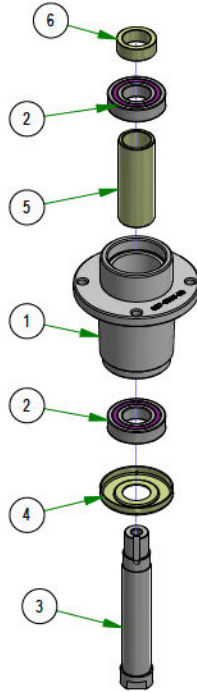

PARTS SECTION: DECK SUB ASSEMBLIES

048-6000-00
2018 Maverick Turnbuckle (Top Link)

210-6025-01
2026 5in Sloped Deck
Rubber Chute Assembly

039-6945-26
Maverick HD & Down
Deck Idler Assembly

037-6015-50
Spindle Assembly

039-2127-17
Deck Hanger Assembly

PARTS SECTION: DECK SUB ASSEMBLIES

Parts List				Parts List			
ITEM	QTY	PART NUMBER	DESCRIPTION	ITEM	QTY	PART NUMBER	DESCRIPTION
1	3	037-6017-50	Spindle Housing	17	2	013-0020-00	NUT, 5/8-18LH
2	6	037-6023-00	Bearing - 6206	18	4	024-0001-00	1/4-28 Grease Fitting
3	3	037-6026-00	Spindle Shaft	19	2	048-6001-00	2018 Maverick Toplink Body
4	3	037-8002-00	Spindle Dust Cap	20	2	048-6002-00	2018 Maverick Bushing Retainer Left-Handed
5	3	037-8050-00	Spindle Spacer	21	2	048-6003-00	2018 Maverick Bushing Retainer Right-Handed
6	3	037-9050-00	Locking Collar w/ 1/4"-20 Set Screw	22	4	048-6004-00	2018 Maverick Bushing Sleeve
7	8	013-5201-00	3/8-16 HEX SERRATED FLANGE NUT HARD/ZINC	23	8	048-6005-00	2018 Maverick Bushing
8	8	013-5202-00	3/8-16 NYLON INSERT FLANGE LOCKNUT (GR.F) ZINC	24	2	013-0019-00	5/8-11 HEX JAM NUT ZINC
9	8	018-6012-00	3/8-16 X 1-1/2 HEX CAP SCREW (GR.5) ZINC	25	7	013-8049-00	5/16-18 NYLON INSERT FLANGE LOCKNUT ZINC
10	4	039-2127-00	2017 MZ/ZT Deck Hanger	26	5	018-4703-00	5/16-18 X 1-1/4 CARRIAGE BOLT ZINC
11	1	013-8050-00	1/2-13 NYLON INSERT FLANGE LOCKNUT ZINC	27	2	018-8066-00	5/16-18 X 7/8 CARRIAGE BOLT ZINC
12	1	018-0067-00	1/2-13 x 3 Carriage Bolt Grade 5	28	2	019-6042-00	.360 ID X .983 OD X .120 THICK FLAT WASHER NYLON
13	1	025-5203-00	.51 ID X .75 OD X .75 LGTH SOLID SPACER ZINC	29	1	039-0557-00	2026 5in Sloped Deck Rubber Chute Upper Plate
14	1	033-8050-00	2017 5" Split Idler Pulley-Tensioner Only	30	1	039-0558-00	2026 5in Sloped Deck Rubber Chute Lower Plate
15	1	039-0401-00	Small Belt Retainer	31	1	206-6018-00	2019 Chute Hanger
16	1	039-7002-00	2025 Tensioner Arm With Bearings	32	1	210-6025-00	2019 Belted Chute with Logo